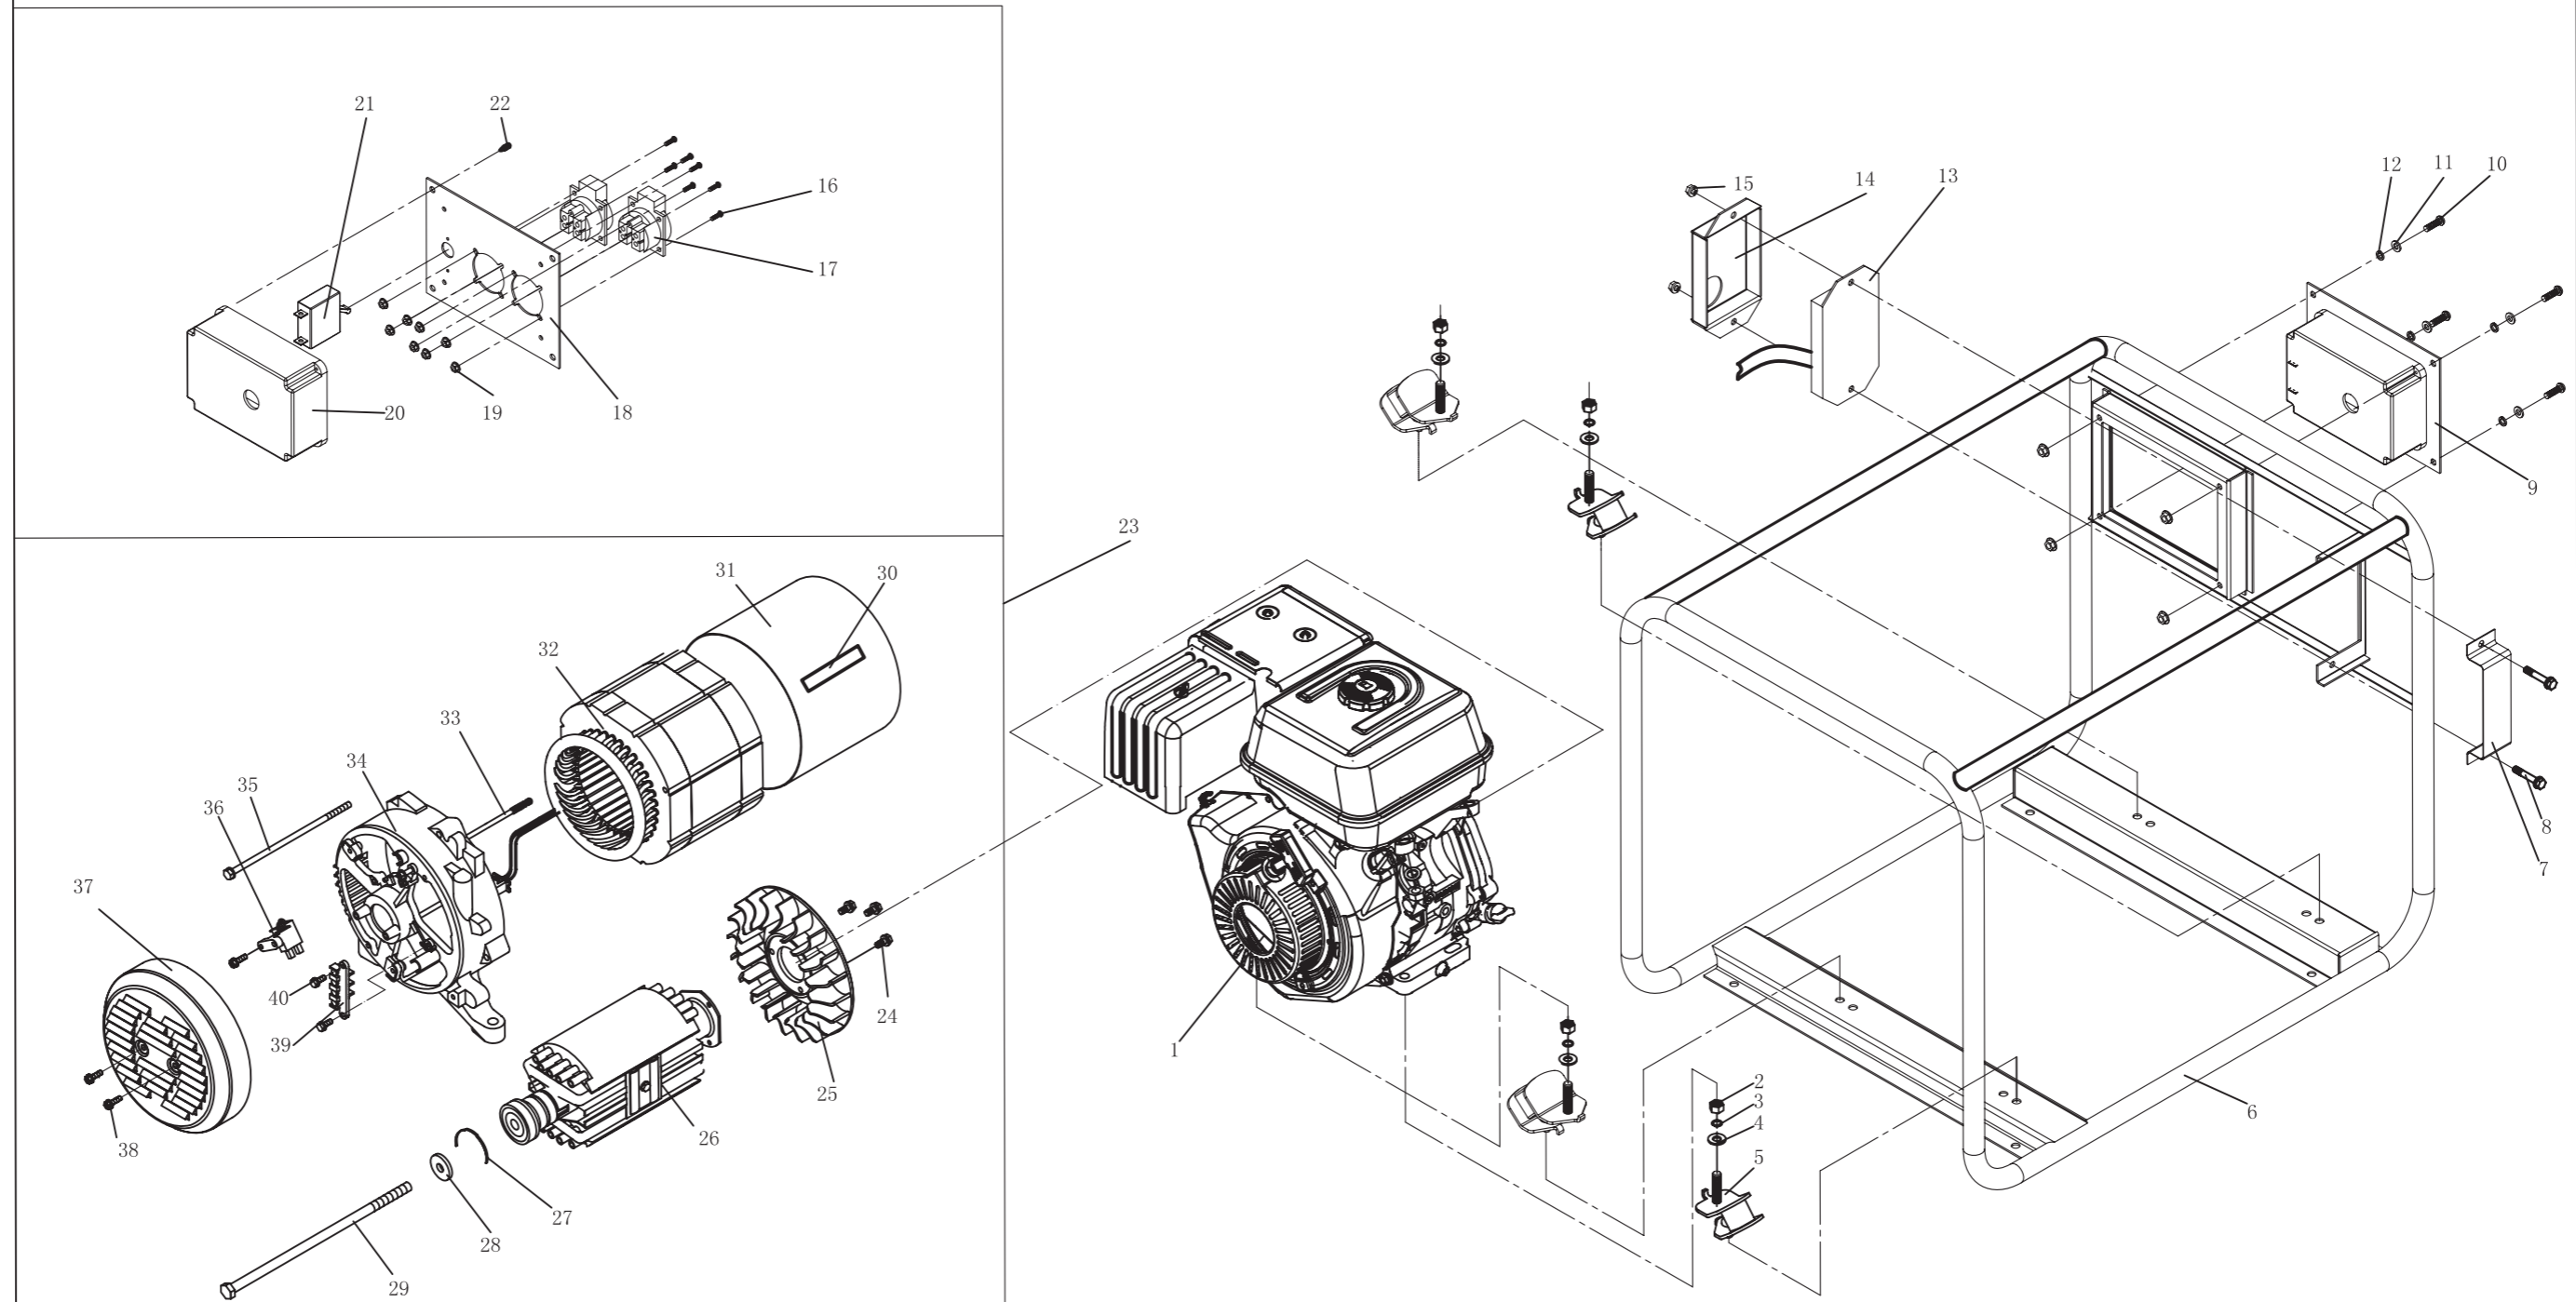

KGE4000C ASSEMBLY AND PARTS DRAWING

NO	parts no	Description	Qty.	NO	parts no	Description	Qty.	NO	parts no	Description	Qty.	NO	parts no	Description	Qty.
1	KG280GXC	Gasoline Engine	1	12	GB/T93-1987	Spring washer 6	4	23	KT-4.2	Motor Assembly	1	34	SKM.0342.01	Rear Cover	1
2	GB/T6170-2000	Nut M10	4	13	PLY-DAVR-50S	AVR	1	24	GB/T5789-1986	Hexagonal Flange Blot M5X12	3	35	GB5787-86	Blot M6X120	4
3	GB/T93-1987	Spring washer 10	4	14	KGE6500E-03114	AVR Cover	1	25	8KM.4351.01	Alternator fan	1	36	D104	Carbon Brush Assembly	1
4	GB/T97.1-2002	Flat washer 10	4	15	GB/T6177.1-2000	Hexagonal Flange Nut M5	2	26	5KM.6741.01	Alternator rotor	1	37	SKM.0131.01	Alternator wind cover	1
5	KGE5500Ti-12100	Left Shock Pad	4	16	GB/T818-2000	Plus Screw M4X20	8	27	6204DV	Clip Ring	1	38	GB/T5789-1986	Hexagonal Flange Blot M5X12	2
6	KGE4000C-03000	Housing Welded	1	17	16A 250V	Receptacle	2	28	8KM.2182.01	Shaft bolt washer	1	39	KT204-00100	Wiring Assembly	1
7	KDE5000E-09004	AVR Press Plate	1	18	KGE6500C-03101EC	Control Panel	1	29	8KM.2002.01	Hollow shaft bolt M10X214	1	40	GB/T5789-1986	Blot M6X16	2
8	GB/T5789-1986	Blot M5X20	2	19	GB/T6177.1-2000	Hexagonal Flange Nut M4	8	30		Generator Code	2				
9	KGE5000C-13400CE	Board Welded	1	20	KDE2200C-09001	Rear Cover of Control Panel	1	31	8KM.0132.01	Alternator trim	1				
10	GB/T5789-1986	Blot M6X20	4	21	BSB30 1P-13A	Breaker	1	32	5KM.6801.01	Alternator stator	1				
11	GB/T97.1-2002	Flat Washer 6	4	22	GB/T845-1985	Plug Screw 3.8X15	4	33	8KM.203.009	Blot M5	2				