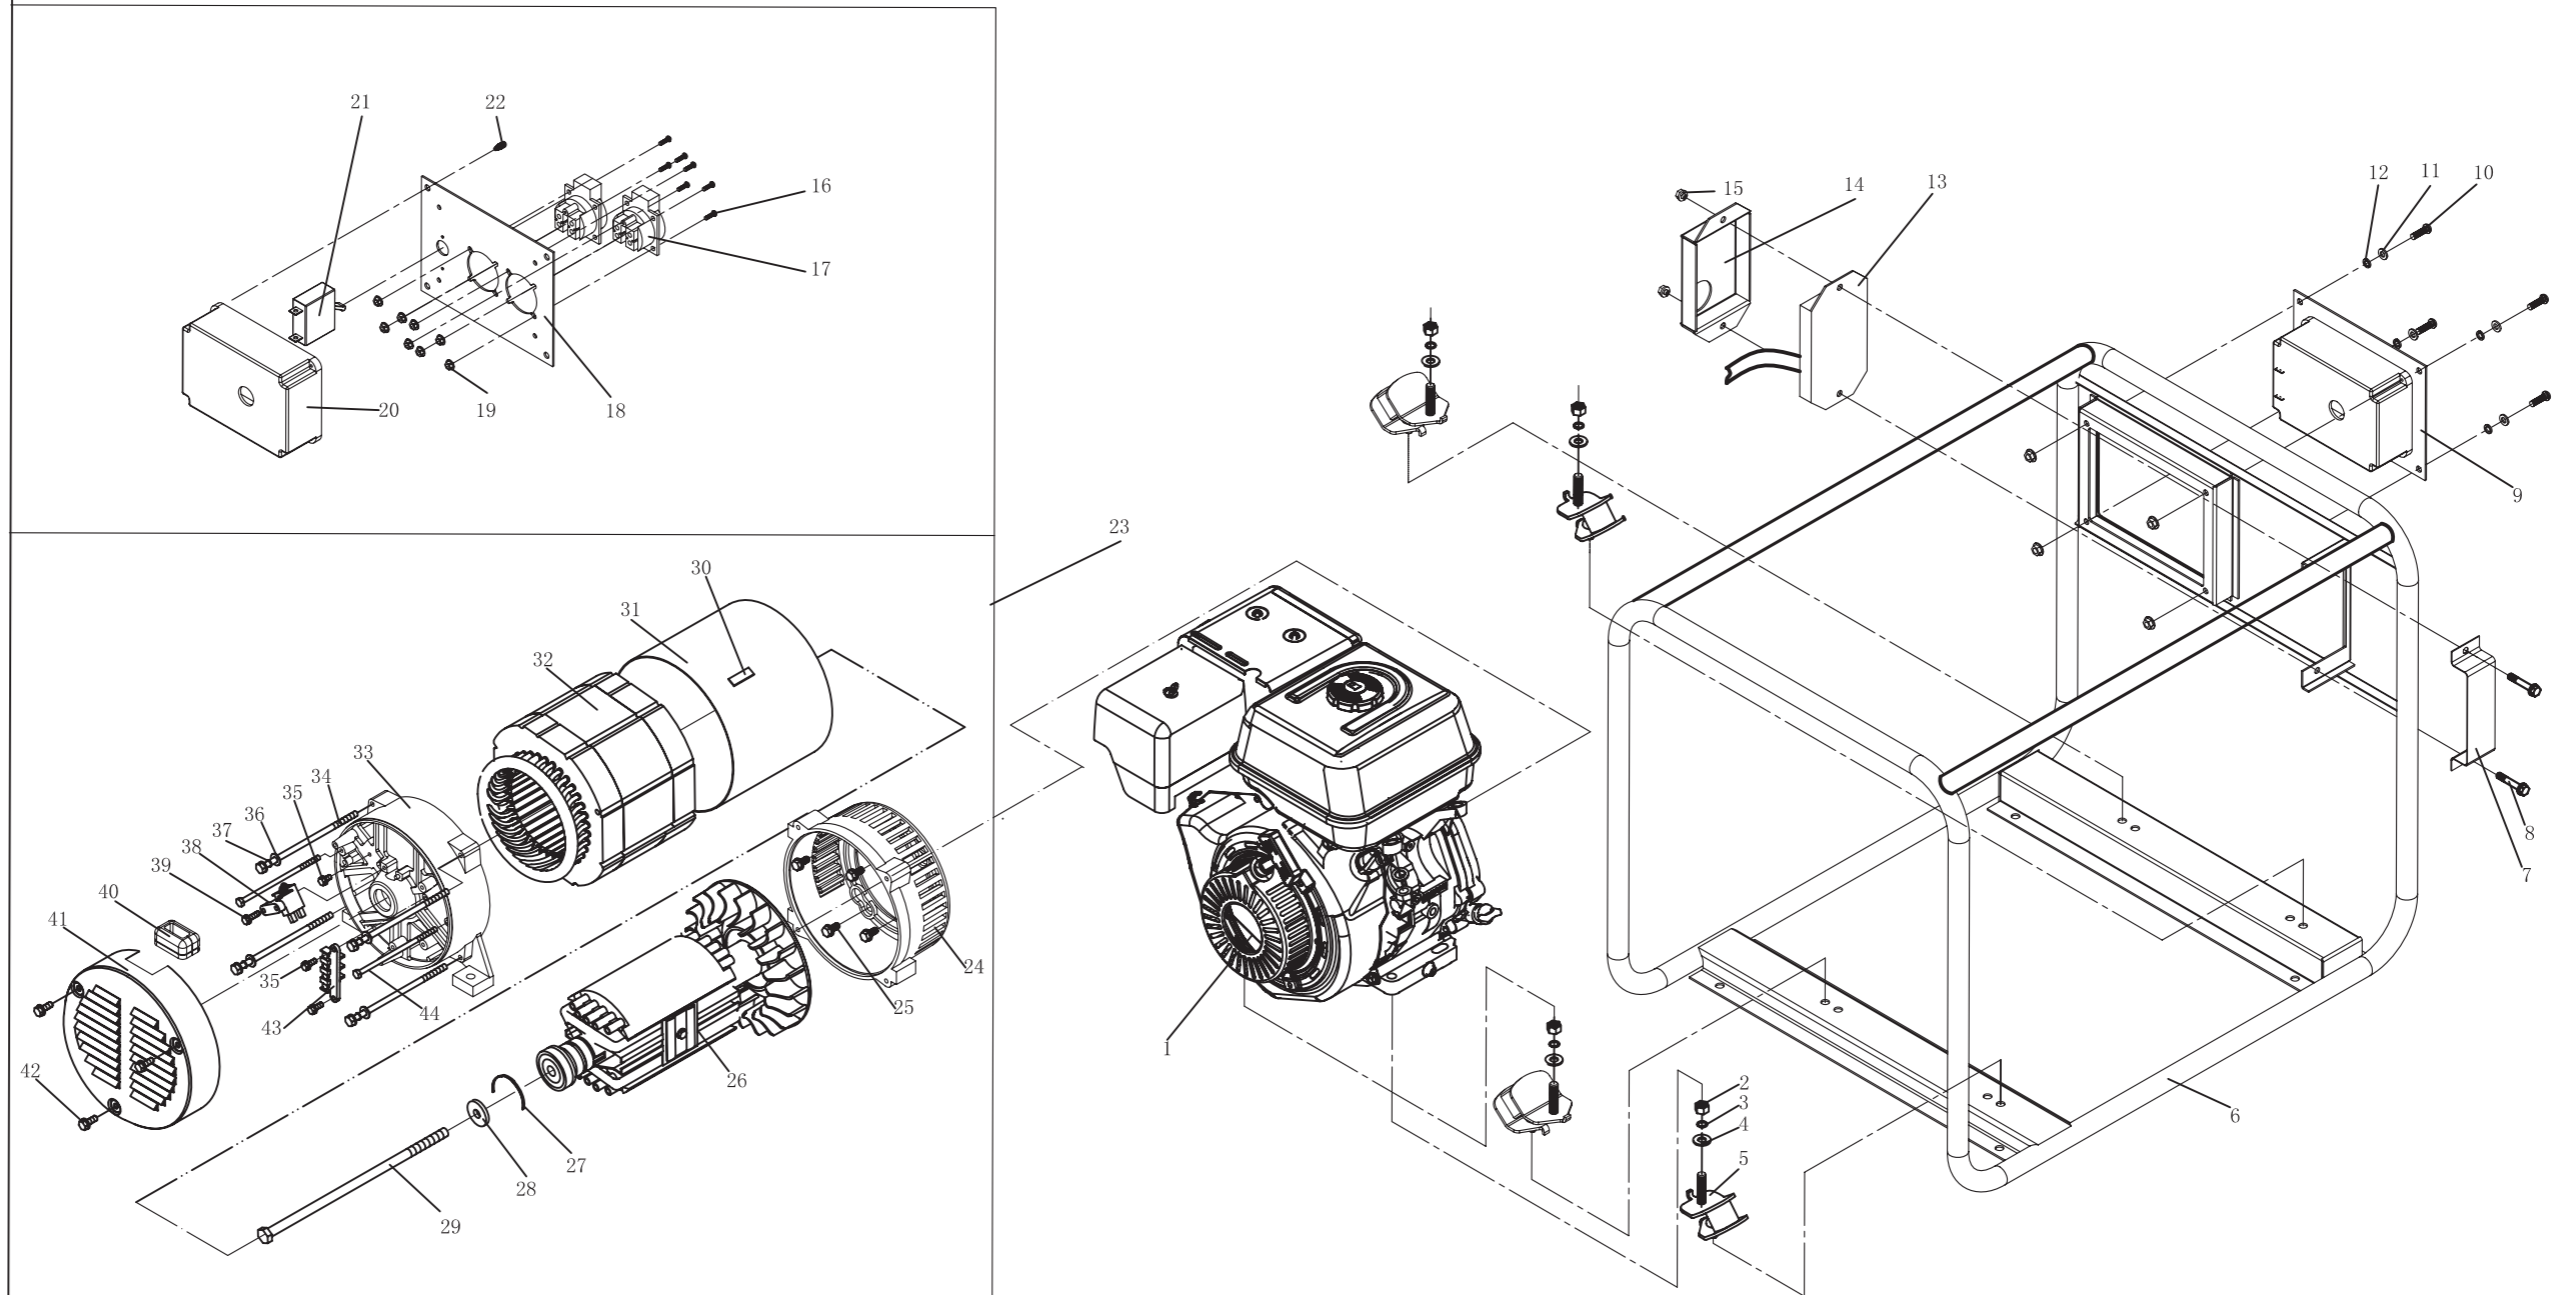

## KGE6000C ASSEMBLY AND PARTS DRAWING

NO	parts no	Description	Qty.	NO	parts no	Description	Qty.	NO	parts no	Description	Qty.	NO	parts no	Description	Qty.
1	KG390GC	Gasoline Engine	1	12	GB/T93-1987	Spring washer 6	4	23	KT-5.5-130	Motor Assembly	1	34	KT204-00004-130	Cover Blot	4
2	GB/T6170-2000	Nut M10	4	13	PLY-DAVR-50S	AVR	1	24	KT204-00002B	Motor Front Cover	1	35		Blot M5X20	3
3	GB/T93-1987	Spring washer 10	4	14	KGE6500E-03114	AVR Cover	1	25	KGE6500E-02001	Bolt	4	36	GB/T97.1-2002	Flat washer 6	4
4	GB/T97.1-2002	Flat washer 10	4	15	GB/T6177.1-2000	Hexagonal Flange Nut M5	2	26	KT204-01000-130	Rotor Assembly	1	37	GB/T93-1987	Spring washer 6	4
5	KGE5500Ti-12100	Left Shock Pad	4	16	GB/T818-2000	Plus Screw M4X20	8	27	6204DU	Clip Ring	1	38	D104	Carbon Brush Assembly	1
6	KGE5500C-03000	Housing Welded	1	17	16A 250V	Receptacle	2	28	GB/T96.1-2002	Washer 10	1	39	GB/T5789-1986	Blot M5X16	1
7	KDE5000E-09004	AVR Press Plate	1	18	KGE6500C-03101EC	Control Panel	1	29	KT204-00006-130	Protection Plate	1	40	KDE5000E-a-09006	Alternator lead-out Bushing	1
8	GB/T5789-1986	Blot M5X20	2	19	GB/T6177.1-2000	Hexagonal Flange Nut M4	8	30		Generator Code	1	41	KT204-00005	Motor Rear Cover	1
9	KGE5000C-13400CE	Board Welded	1	20	KDE2200C-09001	Rear Cover of Control Panel	1	31	KT204-00005-130	Alternator trim	1	42	GB/T5789-1986	Blot M5X12	3
10	GB/T5789-1986	Blot M6X20	4	21	BSB30 1P-22A	Breaker	1	32	KT204-02000-130	Stator Assembly	1	43	KT204-00100	Wiring Assembly	1
11	GB/T97.1-2002	Flat Washer 6	4	22	GB/T845-1985	Plug Screw 3.8X15	4	33	KT204-00001	Rear Cover	1	44	KT204-00006	Cover Blot	2